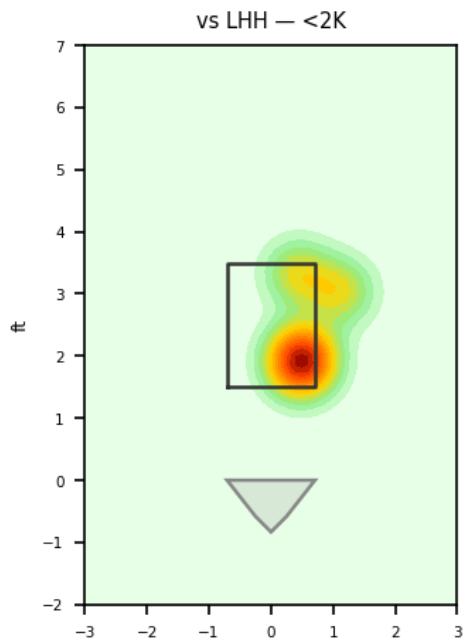

Movement Profile

Location Density

Location by Pitch Type & Count

Location by Handedness & Count

Splits vs LHH

Pitch	Count	%	Velo	Spin	IVB	HB	Whiff%
Four-Seam	9	50.0%	97.1	2401.0	12.4	-11.4	-
Slider	5	27.8%	87.9	2234.0	2.9	-2.0	-
Sinker	3	16.7%	92.8	2018.0	6.9	-9.4	-
Cutter	1	5.6%	87.2	2165.0	7.5	-5.7	-

Splits vs RHH

Pitch	Count	%	Velo	Spin	IVB	HB	Whiff%
Four-Seam	20	69.0%	95.9	2308.0	12.8	-9.0	25.0%
Sinker	6	20.7%	91.2	1814.0	7.0	-9.4	33.3%
Changeup	1	3.4%	90.2	1438.0	6.4	-8.3	-
Cutter	1	3.4%	88.3	2147.0	4.9	-0.8	-
Slider	1	3.4%	87.3	2228.0	5.1	-3.8	-