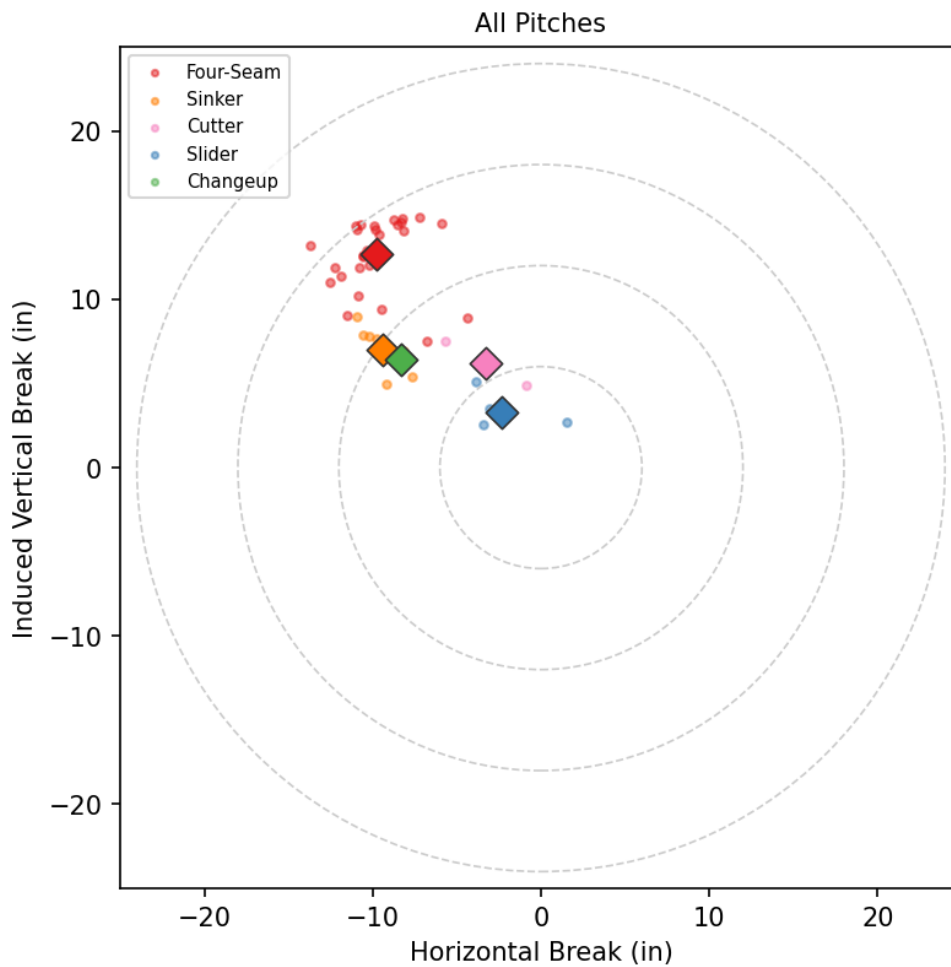

Emailin Montilla

PER_MEX | Left | 2026-04-16 to 2026-04-22

Pitching Profile

Pitch Type	Count	%	Avg Velo	Max Velo	Avg Spin	IVB	HB	Ext	Whiff%
Four-Seam	29	61.7%	96.3	97.7	2337.0	12.7	-9.8	5.3	16.7%
Sinker	9	19.1%	91.8	97.0	1882.0	7.0	-9.4	5.5	33.3%
Slider	6	12.8%	87.8	89.0	2233.0	3.3	-2.3	5.5	-
Cutter	2	4.3%	87.7	88.3	2156.0	6.2	-3.3	5.3	-
Changeup	1	2.1%	90.2	90.2	1438.0	6.4	-8.3	5.1	-

Movement Profile

Location Density

Location by Pitch Type & Count

Location by Handedness & Count

Splits vs LHH

Pitch	Count	%	Velo	Spin	IVB	HB	Whiff%
Four-Seam	9	50.0%	97.1	2401.0	12.4	-11.4	-
Slider	5	27.8%	87.9	2234.0	2.9	-2.0	-
Sinker	3	16.7%	92.8	2018.0	6.9	-9.4	-
Cutter	1	5.6%	87.2	2165.0	7.5	-5.7	-

Splits vs RHH

Pitch	Count	%	Velo	Spin	IVB	HB	Whiff%
Four-Seam	20	69.0%	95.9	2308.0	12.8	-9.0	25.0%
Sinker	6	20.7%	91.2	1814.0	7.0	-9.4	33.3%
Changeup	1	3.4%	90.2	1438.0	6.4	-8.3	-
Cutter	1	3.4%	88.3	2147.0	4.9	-0.8	-
Slider	1	3.4%	87.3	2228.0	5.1	-3.8	-

Traditional Pitching (API)

Stat	Value	Stat	Value
W-L	0-0	ERA	4.5
G/GS	2/0	SV/HD	0/0
IP	2.0	H/ER/HR	3/1/0
K/BB	2/1	K/BB Ratio	2.0
WHIP	2.0	K/9	9.0
BB/9	4.5	BF	10