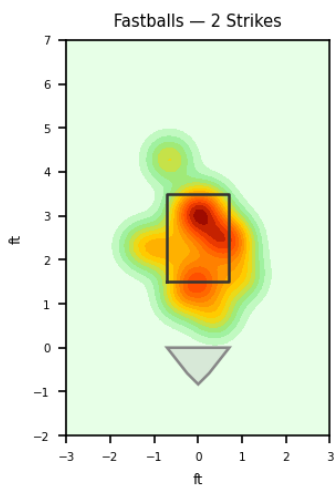

Emailin Montilla

PER_MEX | Left | 2026-04-16 to 2026-04-22

Pitching Profile

Pitch Type	Count	%	Avg Velo	Max Velo	Avg Spin	IVB	HB	Ext	Whiff%
Four-Seam	29	61.7%	96.3	97.7	2337.0	12.7	-9.8	5.3	16.7%
Sinker	9	19.1%	91.8	97.0	1882.0	7.0	-9.4	5.5	33.3%
Slider	6	12.8%	87.8	89.0	2233.0	3.3	-2.3	5.5	-
Cutter	2	4.3%	87.7	88.3	2156.0	6.2	-3.3	5.3	-
Changeup	1	2.1%	90.2	90.2	1438.0	6.4	-8.3	5.1	-

Movement Profile

Location Density

Location by Pitch Type & Count

Location by Handedness & Count

Splits vs LHH

Pitch	Count	%	Velo	Spin	IVB	HB	Whiff%
Four-Seam	9	50.0%	97.1	2401.0	12.4	-11.4	-
Slider	5	27.8%	87.9	2234.0	2.9	-2.0	-
Sinker	3	16.7%	92.8	2018.0	6.9	-9.4	-
Cutter	1	5.6%	87.2	2165.0	7.5	-5.7	-

Splits vs RHH

Pitch	Count	%	Velo	Spin	IVB	HB	Whiff%
Four-Seam	20	69.0%	95.9	2308.0	12.8	-9.0	25.0%
Sinker	6	20.7%	91.2	1814.0	7.0	-9.4	33.3%
Changeup	1	3.4%	90.2	1438.0	6.4	-8.3	-
Cutter	1	3.4%	88.3	2147.0	4.9	-0.8	-
Slider	1	3.4%	87.3	2228.0	5.1	-3.8	-