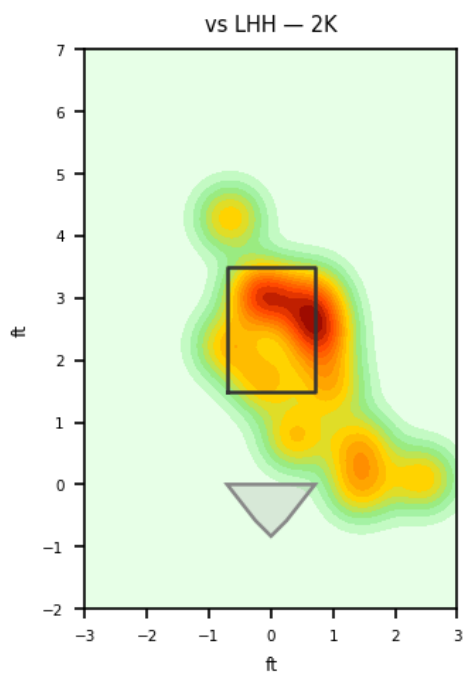

Emailin Montilla

PER_MEX | Left | 2026-04-16 to 2026-04-22

Pitching Profile

Pitch Type	Count	%	Avg Velo	Max Velo	Avg Spin	IVB	HB	Ext	Whiff%
Four-Seam	29	61.7%	96.3	97.7	2337.0	12.7	-9.8	5.3	16.7%
Sinker	9	19.1%	91.8	97.0	1882.0	7.0	-9.4	5.5	33.3%
Slider	6	12.8%	87.8	89.0	2233.0	3.3	-2.3	5.5	-
Cutter	2	4.3%	87.7	88.3	2156.0	6.2	-3.3	5.3	-
Changeup	1	2.1%	90.2	90.2	1438.0	6.4	-8.3	5.1	-

Movement Profile

Location Density

Location by Pitch Type & Count

Location by Handedness & Count

Splits vs LHH

Pitch	Count	%	Velo	Spin	IVB	HB	Whiff%
Four-Seam	9	50.0%	97.1	2401.0	12.4	-11.4	-
Slider	5	27.8%	87.9	2234.0	2.9	-2.0	-
Sinker	3	16.7%	92.8	2018.0	6.9	-9.4	-
Cutter	1	5.6%	87.2	2165.0	7.5	-5.7	-

Splits vs RHH

Pitch	Count	%	Velo	Spin	IVB	HB	Whiff%
Four-Seam	20	69.0%	95.9	2308.0	12.8	-9.0	25.0%
Sinker	6	20.7%	91.2	1814.0	7.0	-9.4	33.3%
Changeup	1	3.4%	90.2	1438.0	6.4	-8.3	-
Cutter	1	3.4%	88.3	2147.0	4.9	-0.8	-
Slider	1	3.4%	87.3	2228.0	5.1	-3.8	-