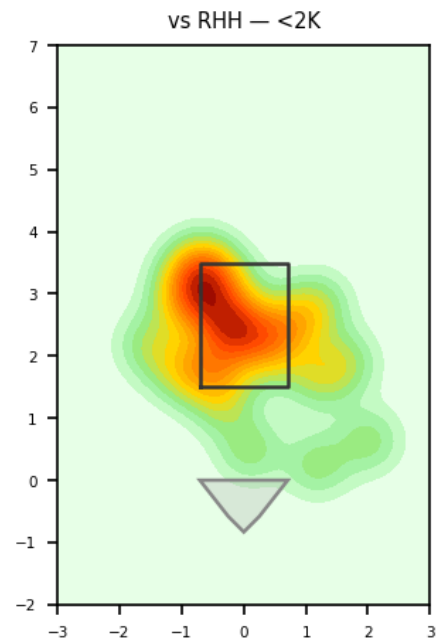

Emailin Montilla

PER_MEX | Left | 2026-04-16 to 2026-04-22

Pitching Profile

Pitch Type	Count	%	Avg Velo	Max Velo	Avg Spin	IVB	HB	Ext	Whiff%
Four-Seam	29	61.7%	96.3	97.7	2337.0	12.7	-9.8	5.3	16.7%
Sinker	9	19.1%	91.8	97.0	1882.0	7.0	-9.4	5.5	33.3%
Slider	6	12.8%	87.8	89.0	2233.0	3.3	-2.3	5.5	-
Cutter	2	4.3%	87.7	88.3	2156.0	6.2	-3.3	5.3	-
Changeup	1	2.1%	90.2	90.2	1438.0	6.4	-8.3	5.1	-

Movement Profile

Location Density

Location by Pitch Type & Count

Location by Handedness & Count

Splits vs LHH

Pitch	Count	%	Velo	Spin	IVB	HB	Whiff%
Four-Seam	9	50.0%	97.1	2401.0	12.4	-11.4	-
Slider	5	27.8%	87.9	2234.0	2.9	-2.0	-
Sinker	3	16.7%	92.8	2018.0	6.9	-9.4	-
Cutter	1	5.6%	87.2	2165.0	7.5	-5.7	-

Splits vs RHH

Pitch	Count	%	Velo	Spin	IVB	HB	Whiff%
Four-Seam	20	69.0%	95.9	2308.0	12.8	-9.0	25.0%
Sinker	6	20.7%	91.2	1814.0	7.0	-9.4	33.3%
Changeup	1	3.4%	90.2	1438.0	6.4	-8.3	-
Cutter	1	3.4%	88.3	2147.0	4.9	-0.8	-
Slider	1	3.4%	87.3	2228.0	5.1	-3.8	-