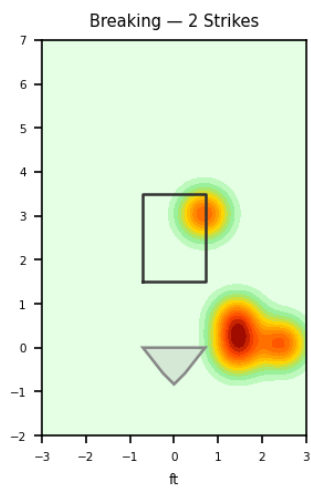

Emailin Montilla

PER_MEX | Left | 2026-04-16 to 2026-04-22

Pitching Profile

Pitch Type	Count	%	Avg Velo	Max Velo	Avg Spin	IVB	HB	Ext	Whiff%
Four-Seam	29	61.7%	96.3	97.7	2337.0	12.7	-9.8	5.3	16.7%
Sinker	9	19.1%	91.8	97.0	1882.0	7.0	-9.4	5.5	33.3%
Slider	6	12.8%	87.8	89.0	2233.0	3.3	-2.3	5.5	-
Cutter	2	4.3%	87.7	88.3	2156.0	6.2	-3.3	5.3	-
Changeup	1	2.1%	90.2	90.2	1438.0	6.4	-8.3	5.1	-

Movement Profile

Location Density

Location by Pitch Type & Count

Location by Handedness & Count

Splits vs LHH

Pitch	Count	%	Velo	Spin	IVB	HB	Whiff%
Four-Seam	9	50.0%	97.1	2401.0	12.4	-11.4	-
Slider	5	27.8%	87.9	2234.0	2.9	-2.0	-
Sinker	3	16.7%	92.8	2018.0	6.9	-9.4	-
Cutter	1	5.6%	87.2	2165.0	7.5	-5.7	-

Splits vs RHH

Pitch	Count	%	Velo	Spin	IVB	HB	Whiff%
Four-Seam	20	69.0%	95.9	2308.0	12.8	-9.0	25.0%
Sinker	6	20.7%	91.2	1814.0	7.0	-9.4	33.3%
Changeup	1	3.4%	90.2	1438.0	6.4	-8.3	-
Cutter	1	3.4%	88.3	2147.0	4.9	-0.8	-
Slider	1	3.4%	87.3	2228.0	5.1	-3.8	-