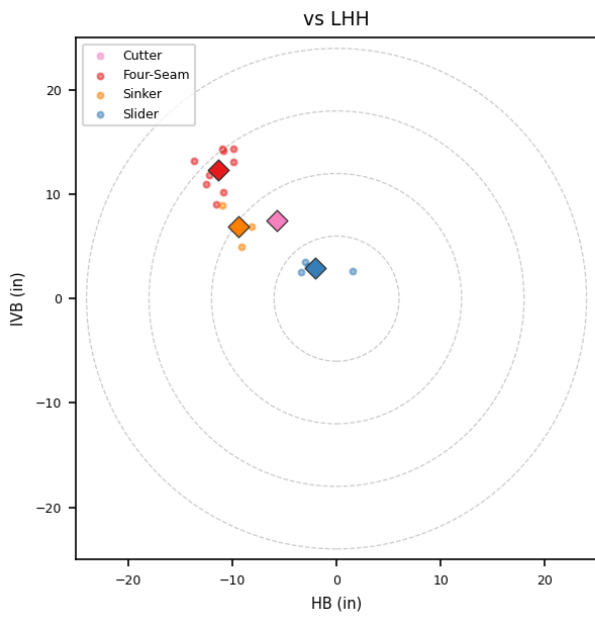

Emailin Montilla

PER_MEX | Left | 2026-04-16 to 2026-04-22

Pitching Profile

Pitch Type	Count	%	Avg Velo	Max Velo	Avg Spin	IVB	HB	Ext	Whiff%
Four-Seam	29	61.7%	96.3	97.7	2337.0	12.7	-9.8	5.3	16.7%
Sinker	9	19.1%	91.8	97.0	1882.0	7.0	-9.4	5.5	33.3%
Slider	6	12.8%	87.8	89.0	2233.0	3.3	-2.3	5.5	-
Cutter	2	4.3%	87.7	88.3	2156.0	6.2	-3.3	5.3	-
Changeup	1	2.1%	90.2	90.2	1438.0	6.4	-8.3	5.1	-

Movement Profile

Location Density

Location by Pitch Type & Count

Location by Handedness & Count

Splits vs LHH

Pitch	Count	%	Velo	Spin	IVB	HB	Whiff%
Four-Seam	9	50.0%	97.1	2401.0	12.4	-11.4	-
Slider	5	27.8%	87.9	2234.0	2.9	-2.0	-
Sinker	3	16.7%	92.8	2018.0	6.9	-9.4	-
Cutter	1	5.6%	87.2	2165.0	7.5	-5.7	-

Splits vs RHH

Pitch	Count	%	Velo	Spin	IVB	HB	Whiff%
Four-Seam	20	69.0%	95.9	2308.0	12.8	-9.0	25.0%
Sinker	6	20.7%	91.2	1814.0	7.0	-9.4	33.3%
Changeup	1	3.4%	90.2	1438.0	6.4	-8.3	-
Cutter	1	3.4%	88.3	2147.0	4.9	-0.8	-
Slider	1	3.4%	87.3	2228.0	5.1	-3.8	-

Traditional Pitching (API)

Stat	Value	Stat	Value
W-L	0-0	ERA	4.5
G/GS	2/0	SV/HD	0/0
IP	2.0	H/ER/HR	3/1/0
K/BB	2/1	K/BB Ratio	2.0
WHIP	2.0	K/9	9.0
BB/9	4.5	BF	10