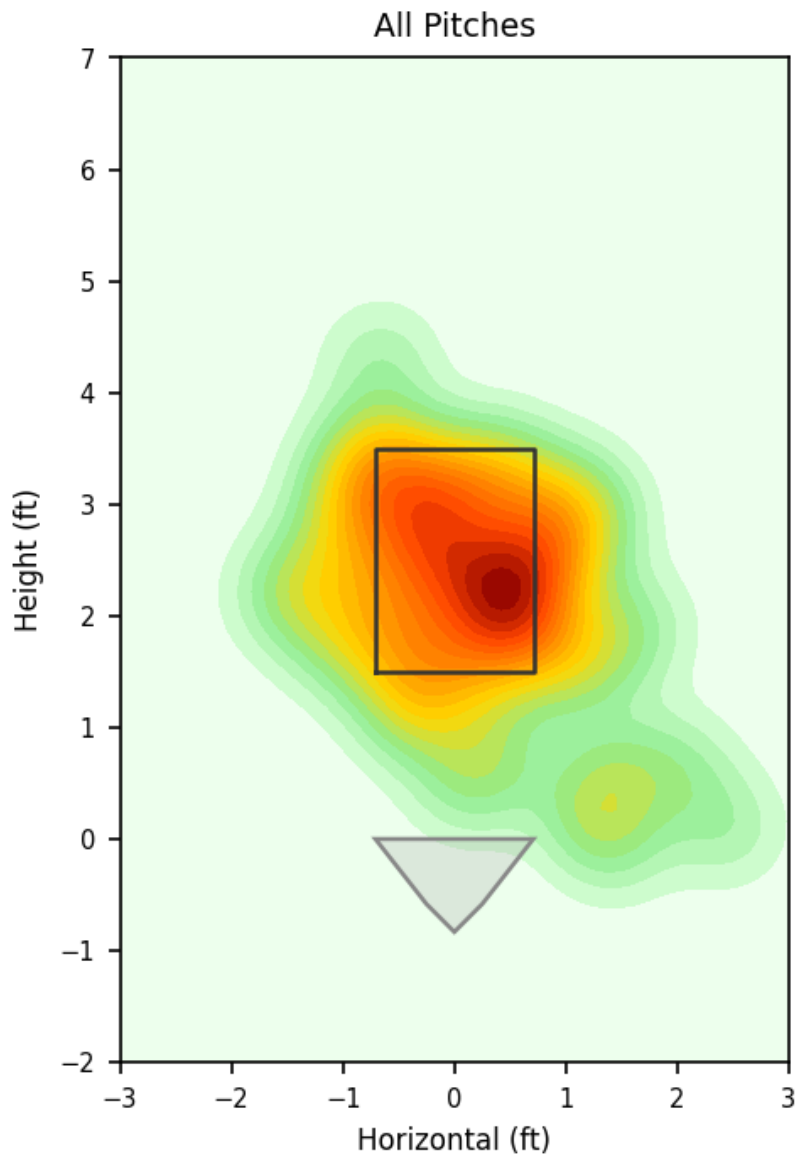

Emailin Montilla

PER_MEX | Left | 2026-04-16 to 2026-04-22

Pitching Profile

Pitch Type	Count	%	Avg Velo	Max Velo	Avg Spin	IVB	HB	Ext	Whiff%
Four-Seam	29	61.7%	96.3	97.7	2337.0	12.7	-9.8	5.3	16.7%
Sinker	9	19.1%	91.8	97.0	1882.0	7.0	-9.4	5.5	33.3%
Slider	6	12.8%	87.8	89.0	2233.0	3.3	-2.3	5.5	-
Cutter	2	4.3%	87.7	88.3	2156.0	6.2	-3.3	5.3	-
Changeup	1	2.1%	90.2	90.2	1438.0	6.4	-8.3	5.1	-

Movement Profile

Location Density

Location by Pitch Type & Count

Location by Handedness & Count

Splits vs LHH

Pitch	Count	%	Velo	Spin	IVB	HB	Whiff%
Four-Seam	9	50.0%	97.1	2401.0	12.4	-11.4	-
Slider	5	27.8%	87.9	2234.0	2.9	-2.0	-
Sinker	3	16.7%	92.8	2018.0	6.9	-9.4	-
Cutter	1	5.6%	87.2	2165.0	7.5	-5.7	-