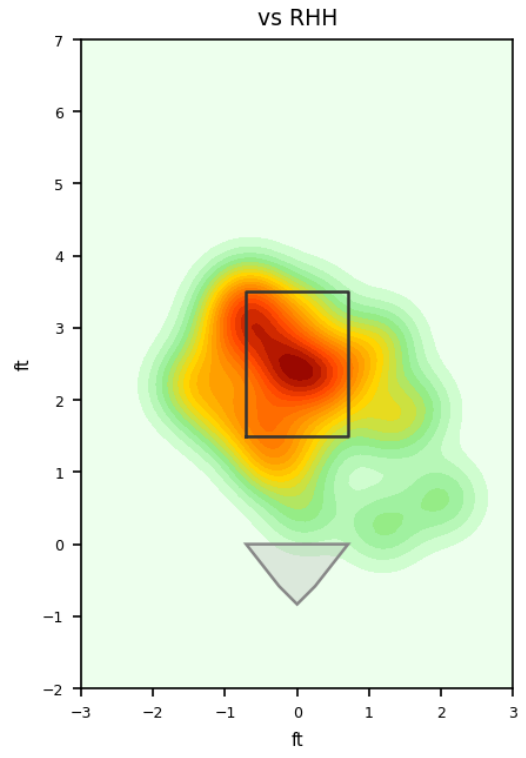

Emailin Montilla

PER_MEX | Left | 2026-04-16 to 2026-04-22

Pitching Profile

Pitch Type	Count	%	Avg Velo	Max Velo	Avg Spin	IVB	HB	Ext	Whiff%
Four-Seam	29	61.7%	96.3	97.7	2337.0	12.7	-9.8	5.3	16.7%
Sinker	9	19.1%	91.8	97.0	1882.0	7.0	-9.4	5.5	33.3%
Slider	6	12.8%	87.8	89.0	2233.0	3.3	-2.3	5.5	-
Cutter	2	4.3%	87.7	88.3	2156.0	6.2	-3.3	5.3	-
Changeup	1	2.1%	90.2	90.2	1438.0	6.4	-8.3	5.1	-

Movement Profile

Location Density

Location by Pitch Type & Count

Location by Handedness & Count

Splits vs LHH

Pitch	Count	%	Velo	Spin	IVB	HB	Whiff%
Four-Seam	9	50.0%	97.1	2401.0	12.4	-11.4	-
Slider	5	27.8%	87.9	2234.0	2.9	-2.0	-
Sinker	3	16.7%	92.8	2018.0	6.9	-9.4	-
Cutter	1	5.6%	87.2	2165.0	7.5	-5.7	-