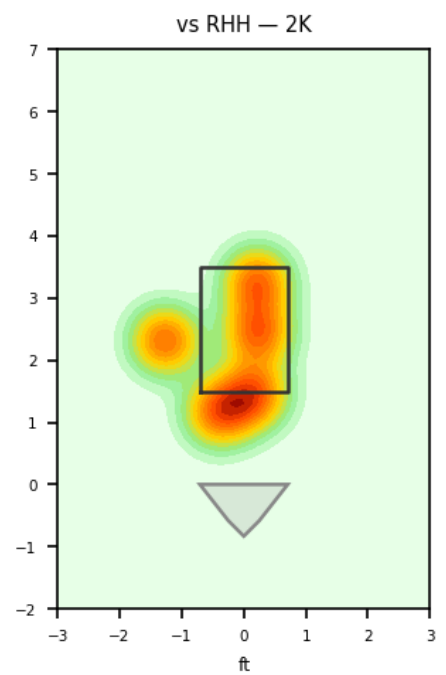

Emailin Montilla

PER_MEX | Left | 2026-04-16 to 2026-04-22

Pitching Profile

Pitch Type	Count	%	Avg Velo	Max Velo	Avg Spin	IVB	HB	Ext	Whiff%
Four-Seam	29	61.7%	96.3	97.7	2337.0	12.7	-9.8	5.3	16.7%
Sinker	9	19.1%	91.8	97.0	1882.0	7.0	-9.4	5.5	33.3%
Slider	6	12.8%	87.8	89.0	2233.0	3.3	-2.3	5.5	-
Cutter	2	4.3%	87.7	88.3	2156.0	6.2	-3.3	5.3	-
Changeup	1	2.1%	90.2	90.2	1438.0	6.4	-8.3	5.1	-

Movement Profile

Location Density

Location by Pitch Type & Count

Location by Handedness & Count

Splits vs LHH

Pitch	Count	%	Velo	Spin	IVB	HB	Whiff%
Four-Seam	9	50.0%	97.1	2401.0	12.4	-11.4	-
Slider	5	27.8%	87.9	2234.0	2.9	-2.0	-
Sinker	3	16.7%	92.8	2018.0	6.9	-9.4	-
Cutter	1	5.6%	87.2	2165.0	7.5	-5.7	-

Splits vs RHH

Pitch	Count	%	Velo	Spin	IVB	HB	Whiff%
Four-Seam	20	69.0%	95.9	2308.0	12.8	-9.0	25.0%
Sinker	6	20.7%	91.2	1814.0	7.0	-9.4	33.3%
Changeup	1	3.4%	90.2	1438.0	6.4	-8.3	-
Cutter	1	3.4%	88.3	2147.0	4.9	-0.8	-
Slider	1	3.4%	87.3	2228.0	5.1	-3.8	-