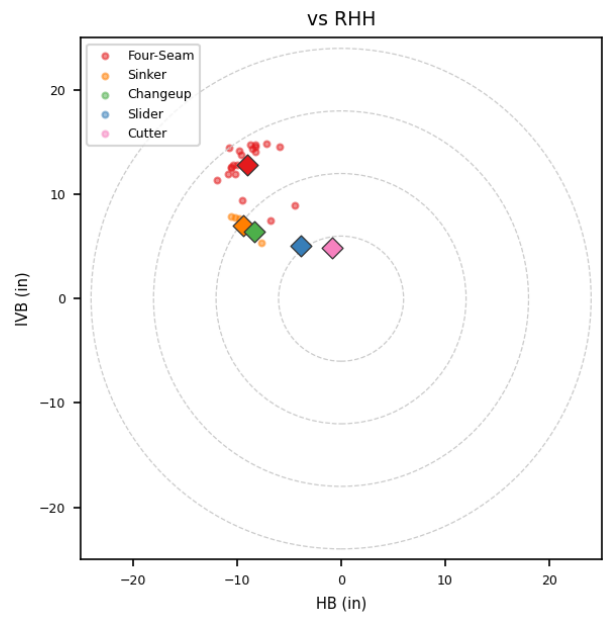

Emailin Montilla

PER_MEX | Left | 2026-04-16 to 2026-04-22

Pitching Profile

Pitch Type	Count	%	Avg Velo	Max Velo	Avg Spin	IVB	HB	Ext	Whiff%
Four-Seam	29	61.7%	96.3	97.7	2337.0	12.7	-9.8	5.3	16.7%
Sinker	9	19.1%	91.8	97.0	1882.0	7.0	-9.4	5.5	33.3%
Slider	6	12.8%	87.8	89.0	2233.0	3.3	-2.3	5.5	-
Cutter	2	4.3%	87.7	88.3	2156.0	6.2	-3.3	5.3	-
Changeup	1	2.1%	90.2	90.2	1438.0	6.4	-8.3	5.1	-

Movement Profile

Location Density

Location by Pitch Type & Count

Location by Handedness & Count

Splits vs LHH

Pitch	Count	%	Velo	Spin	IVB	HB	Whiff%
Four-Seam	9	50.0%	97.1	2401.0	12.4	-11.4	-
Slider	5	27.8%	87.9	2234.0	2.9	-2.0	-
Sinker	3	16.7%	92.8	2018.0	6.9	-9.4	-
Cutter	1	5.6%	87.2	2165.0	7.5	-5.7	-

Splits vs RHH

Pitch	Count	%	Velo	Spin	IVB	HB	Whiff%
Four-Seam	20	69.0%	95.9	2308.0	12.8	-9.0	25.0%
Sinker	6	20.7%	91.2	1814.0	7.0	-9.4	33.3%
Changeup	1	3.4%	90.2	1438.0	6.4	-8.3	-
Cutter	1	3.4%	88.3	2147.0	4.9	-0.8	-
Slider	1	3.4%	87.3	2228.0	5.1	-3.8	-