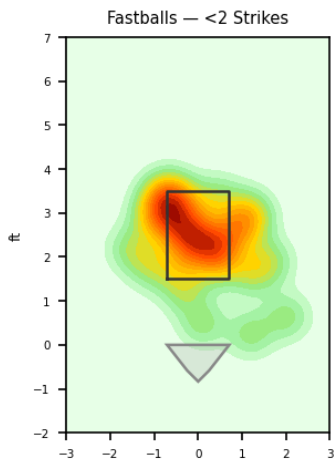

Emailin Montilla

PER_MEX | Left | 2026-04-16 to 2026-04-22

Pitching Profile

Pitch Type	Count	%	Avg Velo	Max Velo	Avg Spin	IVB	HB	Ext	Whiff%
Four-Seam	29	61.7%	96.3	97.7	2337.0	12.7	-9.8	5.3	16.7%
Sinker	9	19.1%	91.8	97.0	1882.0	7.0	-9.4	5.5	33.3%
Slider	6	12.8%	87.8	89.0	2233.0	3.3	-2.3	5.5	-
Cutter	2	4.3%	87.7	88.3	2156.0	6.2	-3.3	5.3	-
Changeup	1	2.1%	90.2	90.2	1438.0	6.4	-8.3	5.1	-

Movement Profile

Location Density

Location by Pitch Type & Count

Location by Handedness & Count

Splits vs LHH

Pitch	Count	%	Velo	Spin	IVB	HB	Whiff%
Four-Seam	9	50.0%	97.1	2401.0	12.4	-11.4	-
Slider	5	27.8%	87.9	2234.0	2.9	-2.0	-
Sinker	3	16.7%	92.8	2018.0	6.9	-9.4	-
Cutter	1	5.6%	87.2	2165.0	7.5	-5.7	-

Splits vs RHH

Pitch	Count	%	Velo	Spin	IVB	HB	Whiff%
Four-Seam	20	69.0%	95.9	2308.0	12.8	-9.0	25.0%
Sinker	6	20.7%	91.2	1814.0	7.0	-9.4	33.3%
Changeup	1	3.4%	90.2	1438.0	6.4	-8.3	-
Cutter	1	3.4%	88.3	2147.0	4.9	-0.8	-
Slider	1	3.4%	87.3	2228.0	5.1	-3.8	-