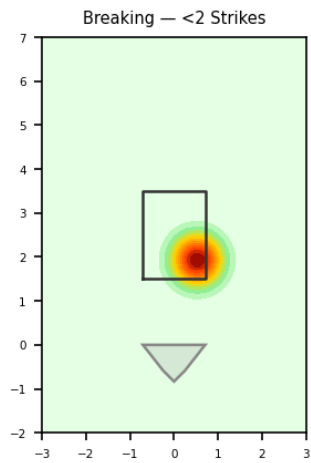

Movement Profile

Location Density

Location by Pitch Type & Count

Location by Handedness & Count

Splits vs LHH

Pitch	Count	%	Velo	Spin	IVB	HB	Whiff%
Four-Seam	9	50.0%	97.1	2401.0	12.4	-11.4	-
Slider	5	27.8%	87.9	2234.0	2.9	-2.0	-
Sinker	3	16.7%	92.8	2018.0	6.9	-9.4	-
Cutter	1	5.6%	87.2	2165.0	7.5	-5.7	-

Splits vs RHH

Pitch	Count	%	Velo	Spin	IVB	HB	Whiff%
Four-Seam	20	69.0%	95.9	2308.0	12.8	-9.0	25.0%
Sinker	6	20.7%	91.2	1814.0	7.0	-9.4	33.3%
Changeup	1	3.4%	90.2	1438.0	6.4	-8.3	-
Cutter	1	3.4%	88.3	2147.0	4.9	-0.8	-
Slider	1	3.4%	87.3	2228.0	5.1	-3.8	-