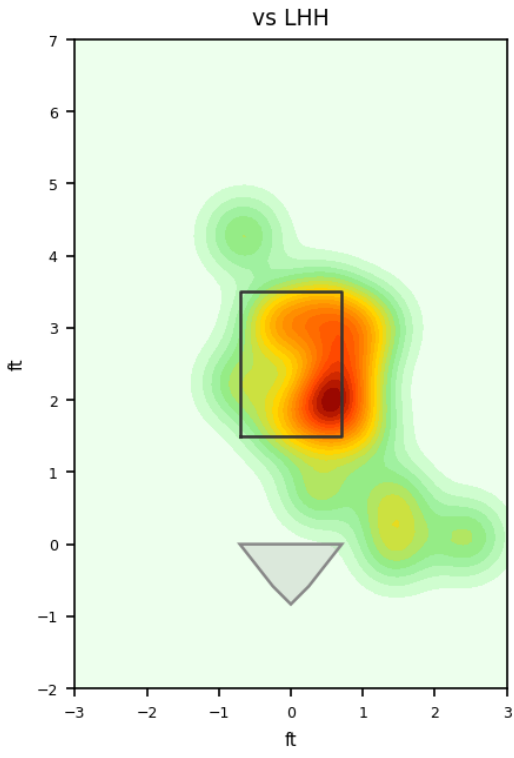

Emailin Montilla

PER_MEX | Left | 2026-04-16 to 2026-04-22

Pitching Profile

Pitch Type	Count	%	Avg Velo	Max Velo	Avg Spin	IVB	HB	Ext	Whiff%
Four-Seam	29	61.7%	96.3	97.7	2337.0	12.7	-9.8	5.3	16.7%
Sinker	9	19.1%	91.8	97.0	1882.0	7.0	-9.4	5.5	33.3%
Slider	6	12.8%	87.8	89.0	2233.0	3.3	-2.3	5.5	-
Cutter	2	4.3%	87.7	88.3	2156.0	6.2	-3.3	5.3	-
Changeup	1	2.1%	90.2	90.2	1438.0	6.4	-8.3	5.1	-

Movement Profile

Location Density

Location by Pitch Type & Count

Location by Handedness & Count

Splits vs LHH

Pitch	Count	%	Velo	Spin	IVB	HB	Whiff%
Four-Seam	9	50.0%	97.1	2401.0	12.4	-11.4	-
Slider	5	27.8%	87.9	2234.0	2.9	-2.0	-
Sinker	3	16.7%	92.8	2018.0	6.9	-9.4	-
Cutter	1	5.6%	87.2	2165.0	7.5	-5.7	-